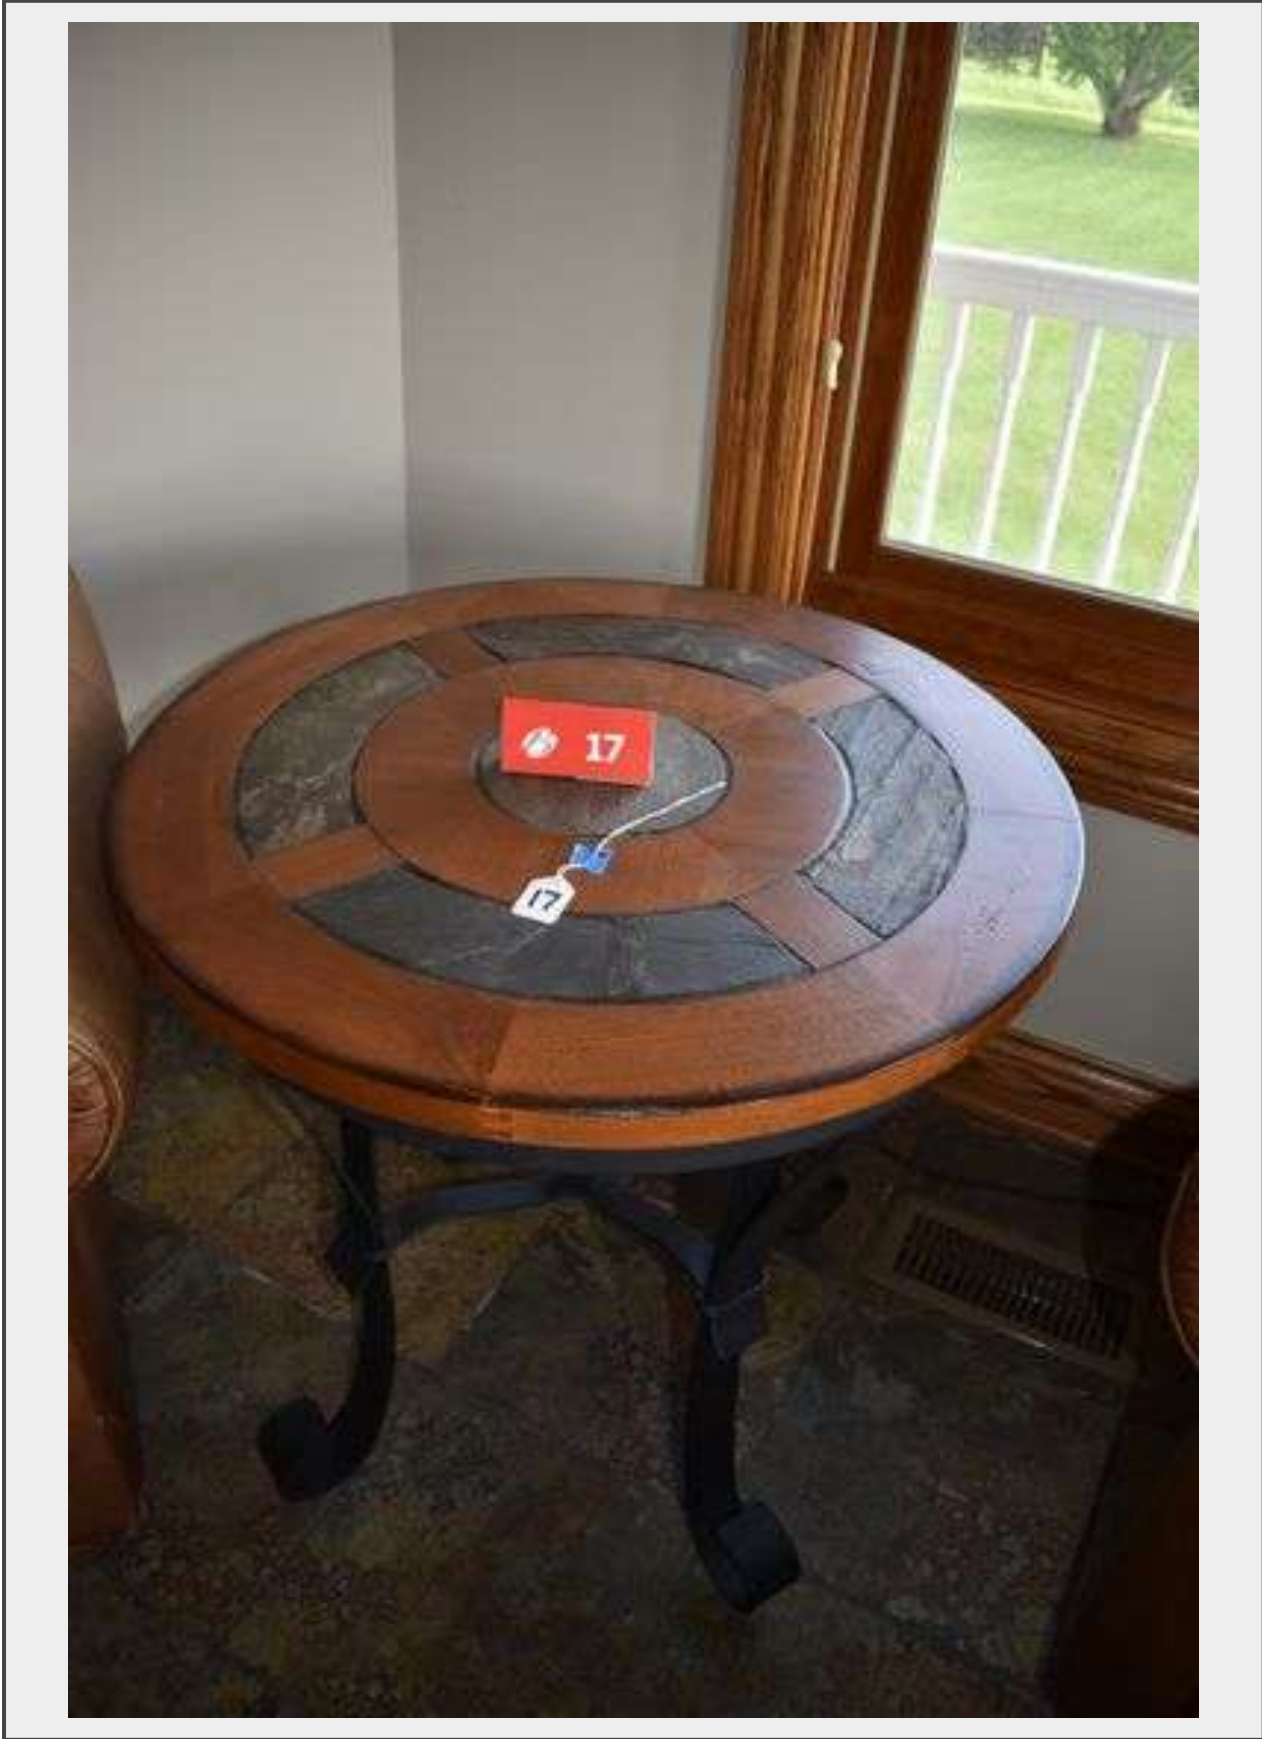

Sale Name: Furniture, House Accessories, Bedroom Furniture Online Auction

LOT 17 - Round End Table

Description

Measurements: 26"D x 26"T

Heavy Item: Successful bidder MUST bring loading help.

Condition Disclosure: Although we attempt to show and disclose the condition of each lot, we do not always see what may be important to a particular bidder. If the value of an item depends on certain conditions of an item, and you cannot verify from the photos, please call prior to bidding (260) 437-6555. All items are sold AS-IS.